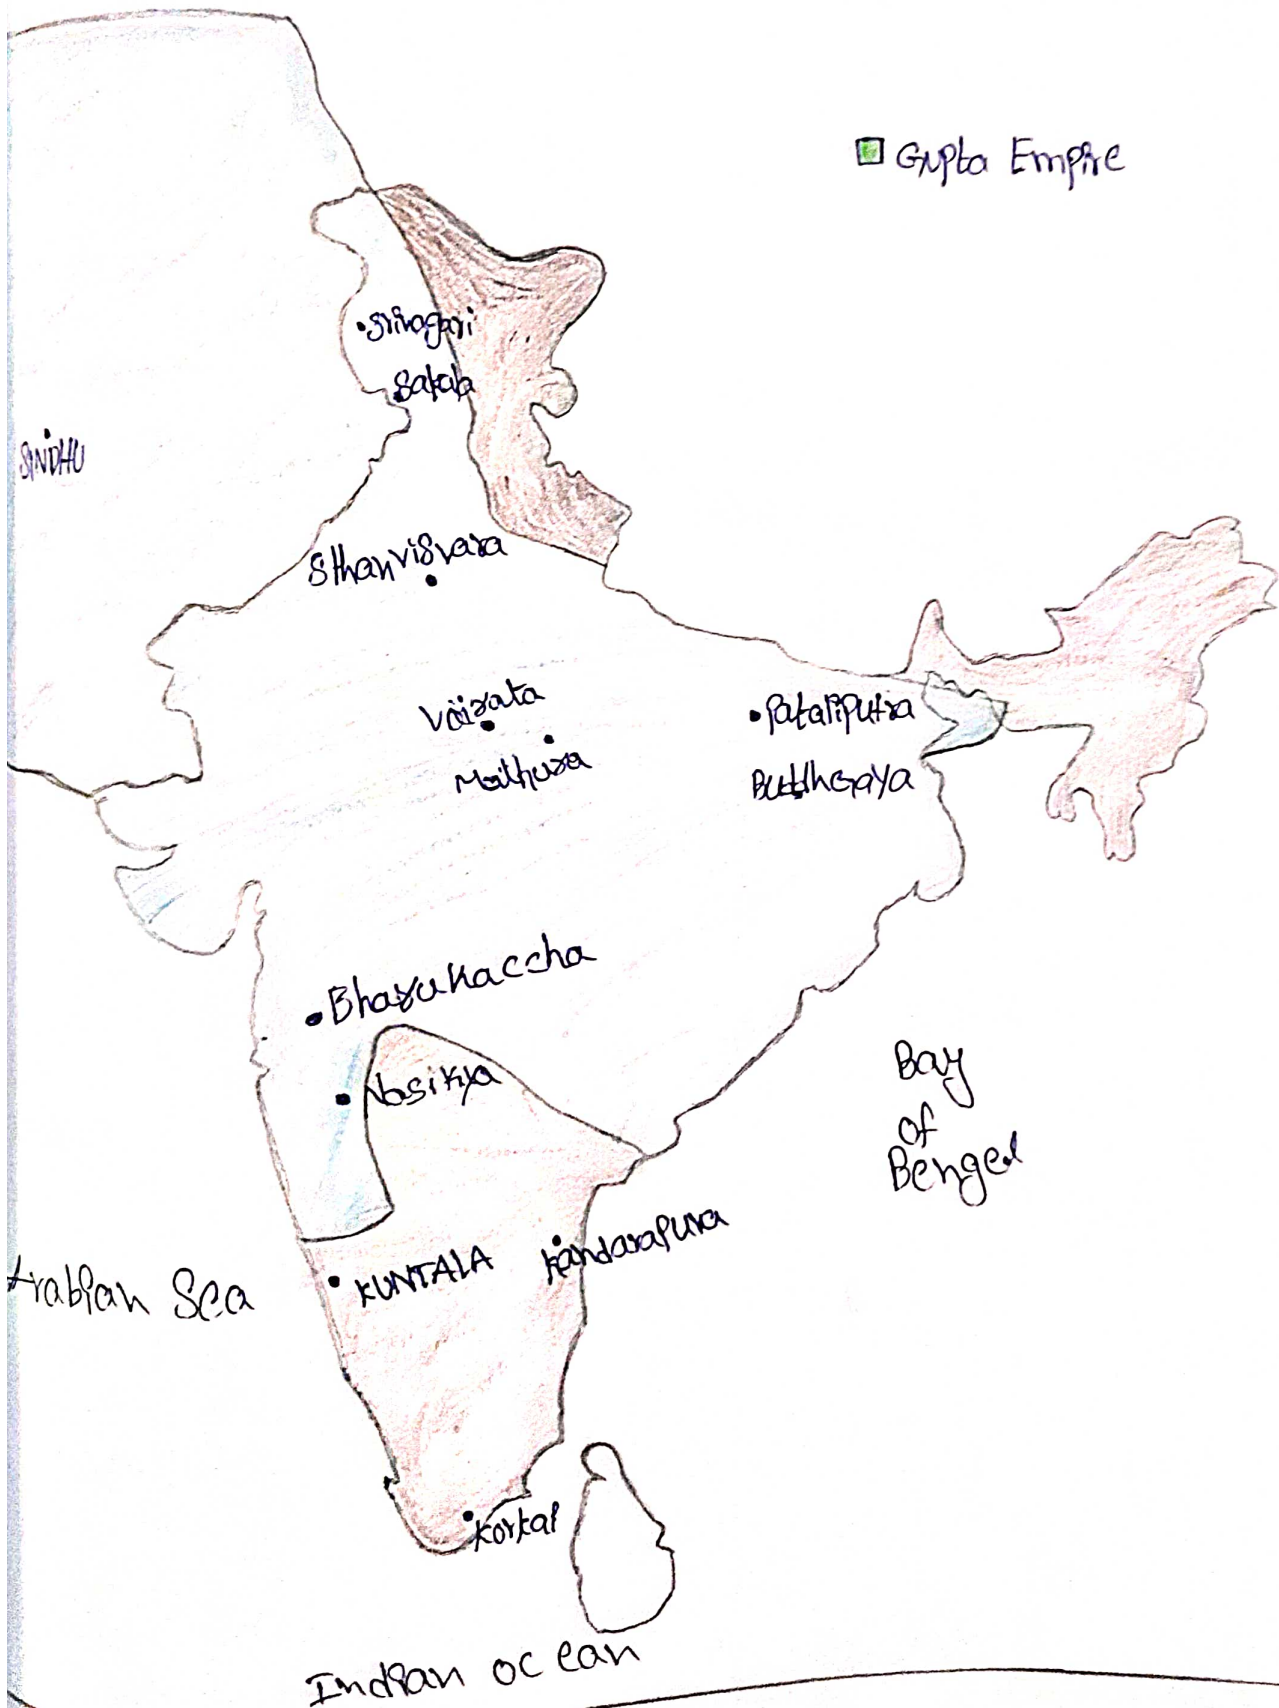

Mauya Empire during Ashoka 265 BCE

■ - Mauya Empire

▲ Capital of Magadha

South India of 11th.

Satavahana and Shaka Empire 230-35

- Satavahana - 230
- Shaka - 35.

Kushan Empire 30-375 AD

 Kushan Empire

 Capital cities

Pallava Territories 645 AD

- Pallava Territories
- ★ Capital City

Harshavardhana Empire

606 CE - 647 CE

Harsha Empire

GUPTA EMPIRE - 320 - 550

Rashtrakutas, 753-982

■ Rashtrakutas

■ Utkala

■ Cholas

Chola x Empire x 848 - 1279 AD

- Chola Dynasty
- Major cities.

Arabian sea

Bay of Bengal

Indian ocean

KHILJI DYNASTY 1290-1320

-  Khilji Dynasty
-  Thuglak Dynasty

Empire of Sher Shah Suri

1540 - 1545.

Indian Subcontinent

During 1919-1947 A.D.