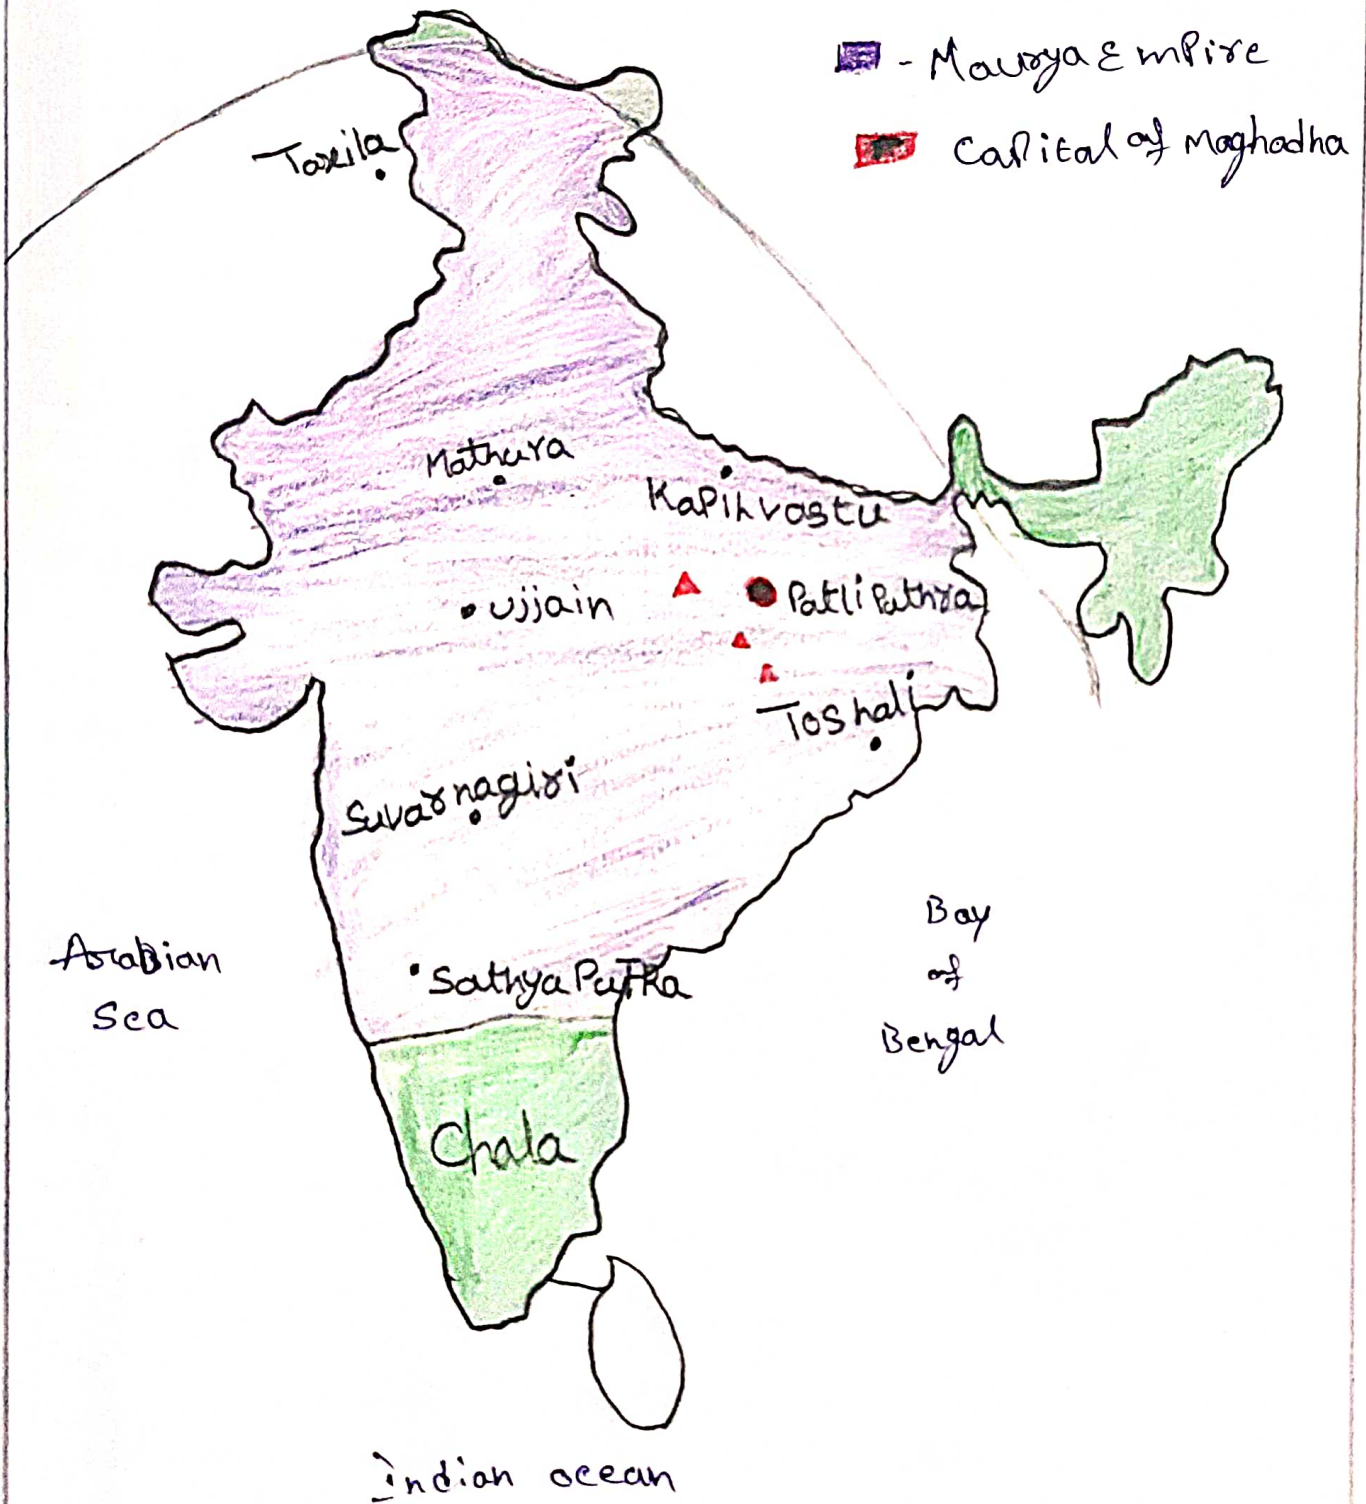

P.MAHESH

UNDER THE GUIDANCE OF

M.Sandya Rani

Lecturer in history

Indus valley civilization

Harappa and Mohenjo-Daro

■ - Indus valley civilization

MAHATANPADAS - 600

Mauya Empire during Ashoka 265 BCE

■ - Mauya Empire

▲ Capital of Magadha

South India of 11th.

Satavahana and Shaka Empire 230-35

- Satavahana - 230
- Shaka - 35.

Kushan Empire 30-375 AD

 Kushan Empire

 Capital cities

Pallava Territories 645 AD

- Pallava Territories
- ★ Capital City

Harshavardhana Empire

606 CE - 647 CE

Harsha Empire

GUPTA EMPIRE - 320 - 550

Rashtrakutas, 753-982

■ Rashtrakutas

■ Utkala

■ Cholas

Chola x Empire x 848 - 1279 AD

- Chola Dynasty
- Major cities.

Arabian sea

Bay of Bengal

Indian ocean