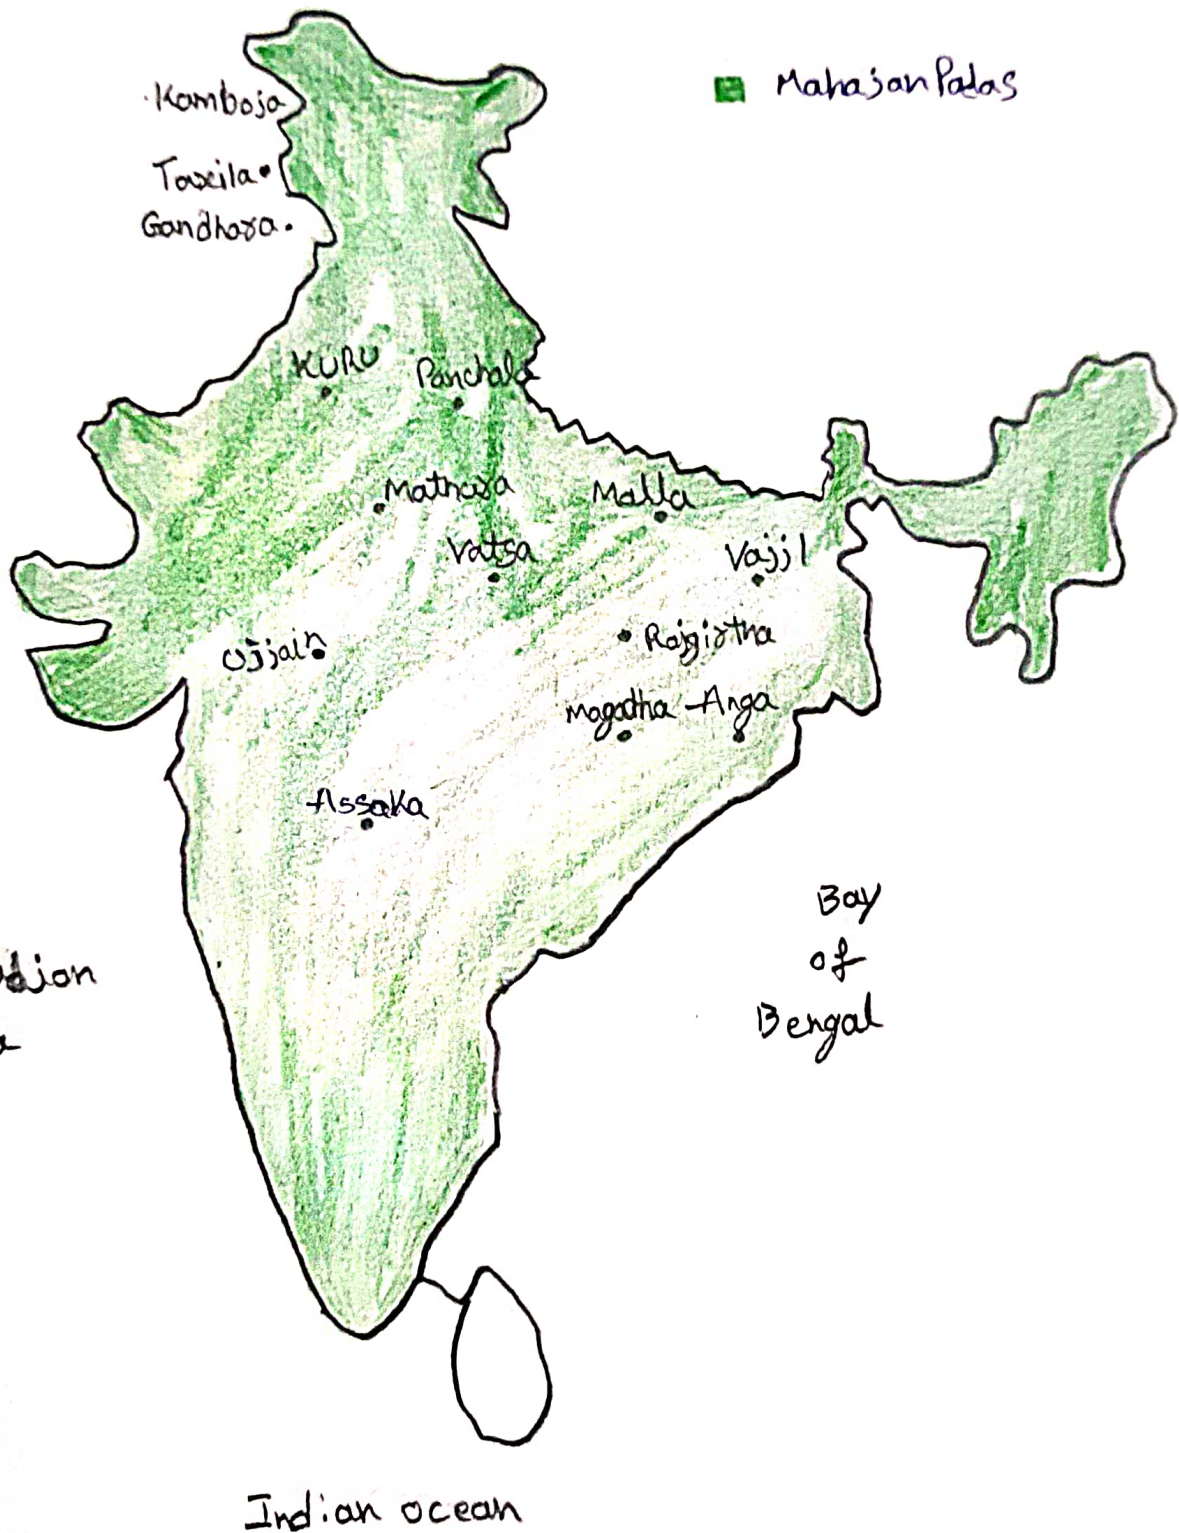

P.MAHESH

UNDER THE GUIDANCE OF

M.Sandya Rani

Lecturer in history

Indus valley civilization

Harappa and Mohenjo-Daro

■ - Indus valley civilization

MAHATANPADAS - 600

Mauya Empire during Ashoka 265 BCE

■ - Mauya Empire

▲ Capital of Magadha

South India of 11th.

Satavahana and Shaka Empire 230-35

- Satavahana - 230
- Shaka - 35.

Kushan Empire 30-375 AD

 Kushan Empire

■ Rashtrakutas

■ Utkala

■ Cholas

Chola x Empire x 848 - 1279 AD

- Chola Dynasty
- Major cities.

Arabian sea

Bay of Bengal

Indian ocean

KHILJI DYNASTY 1290-1320

-  Khilji Dynasty
-  Thuglak Dynasty

Empire of Sher Shah Suri

1540 - 1545.

Indian Subcontinent

During 1919-1947 A.D.