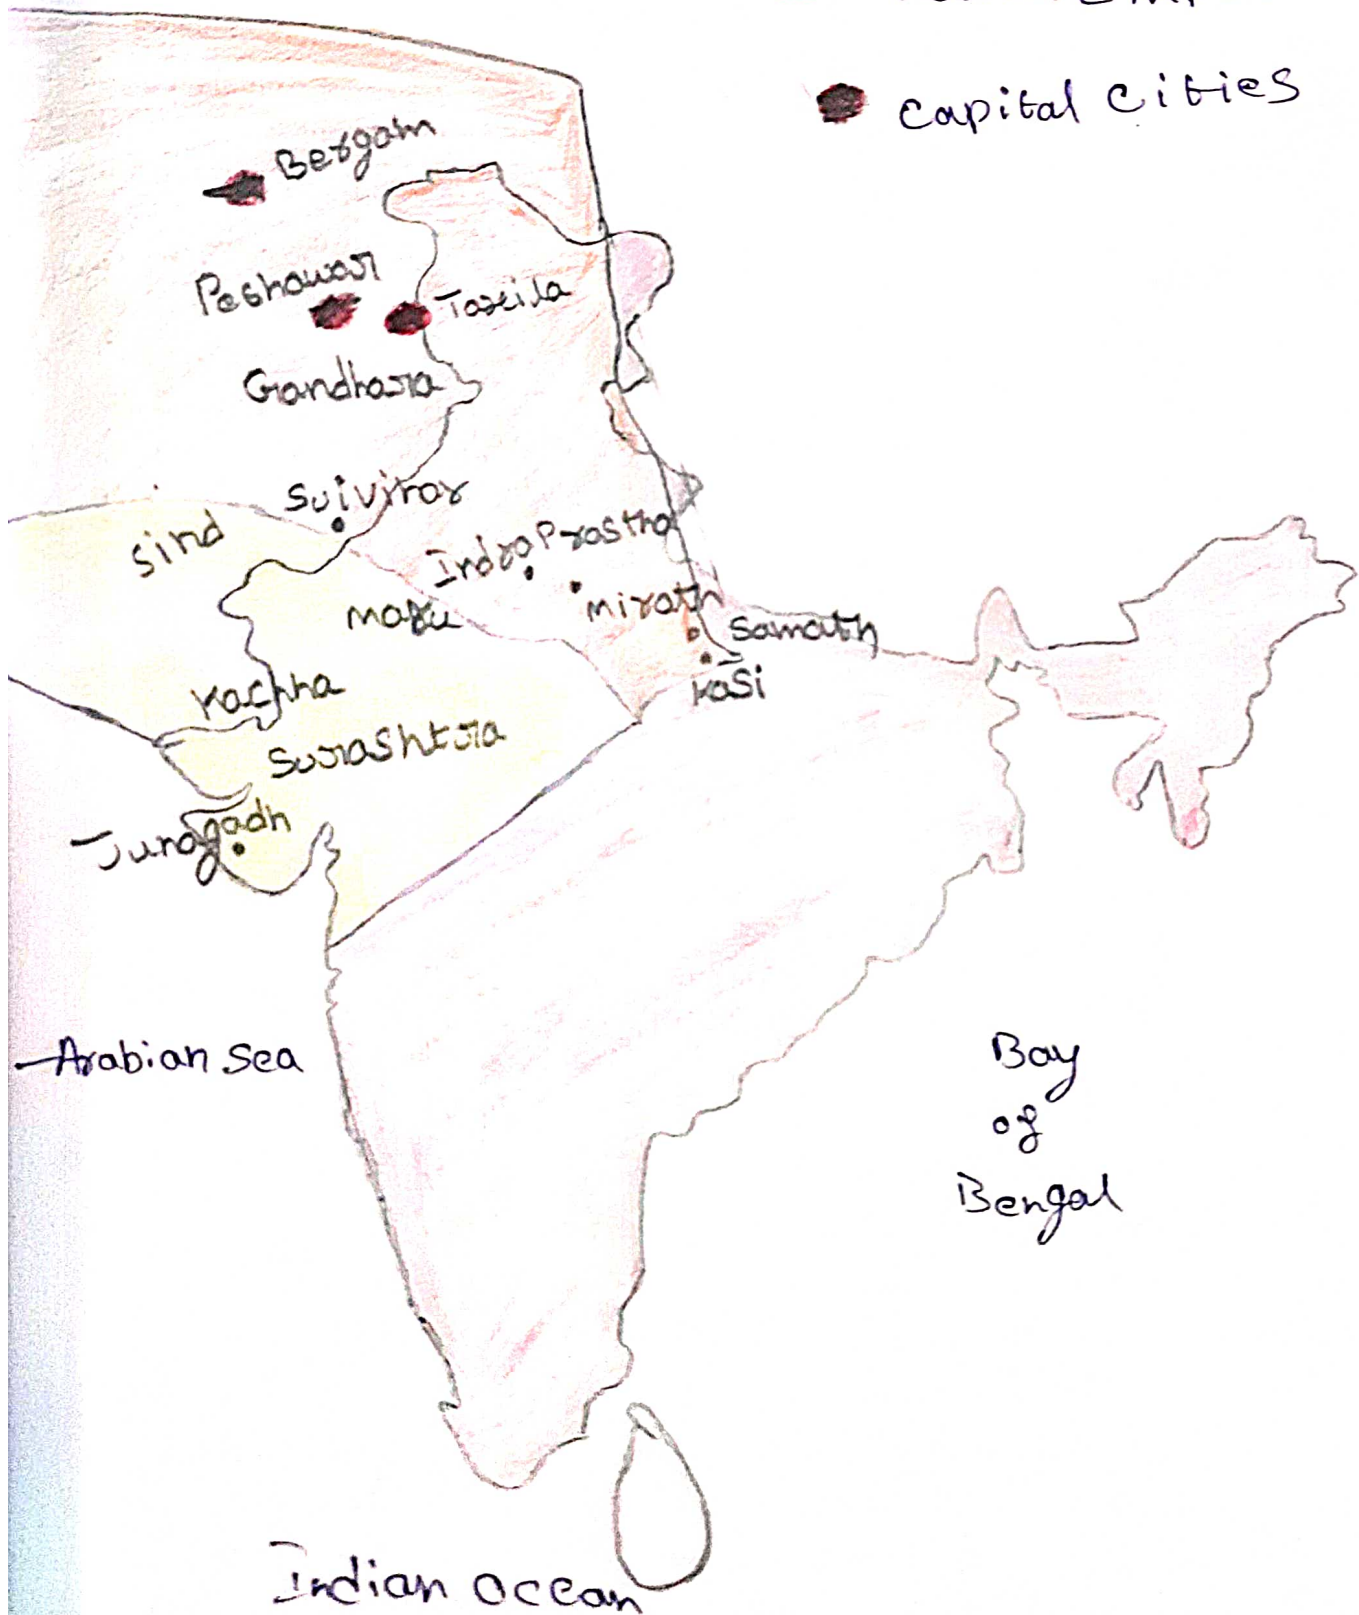

Mauya Empire during Ashoka 265 BCE

■ - Mauya Empire

▲ Capital of Magadha

South India of 11th.

Satavahana and Shaka Empire 230-35

- Satavahana - 230
- Shaka - 35.

Kushan Empire 30-375 AD

 Kushan Empire

 Capital cities

Pallava Territories 645 AD

- Pallava Territories
- ★ Capital City

Harshavardhana Empire

606 CE - 647 CE

Harsha Empire

GUPTA EMPIRE - 320 - 550

Rashtrakutas, 753-982

■ Rashtrakutas

■ Utkala

■ Cholas

Chola x Empire x 848 - 1279 AD

- Chola Dynasty
- Major cities.

Arabian sea

Bay of Bengal

Indian ocean

KHILJI DYNASTY 1290-1320

-  Khilji Dynasty
-  Thuglak Dynasty

Empire of Sher Shah Suri

1540 - 1545.

Indian Subcontinent

During 1919-1947 A.D.